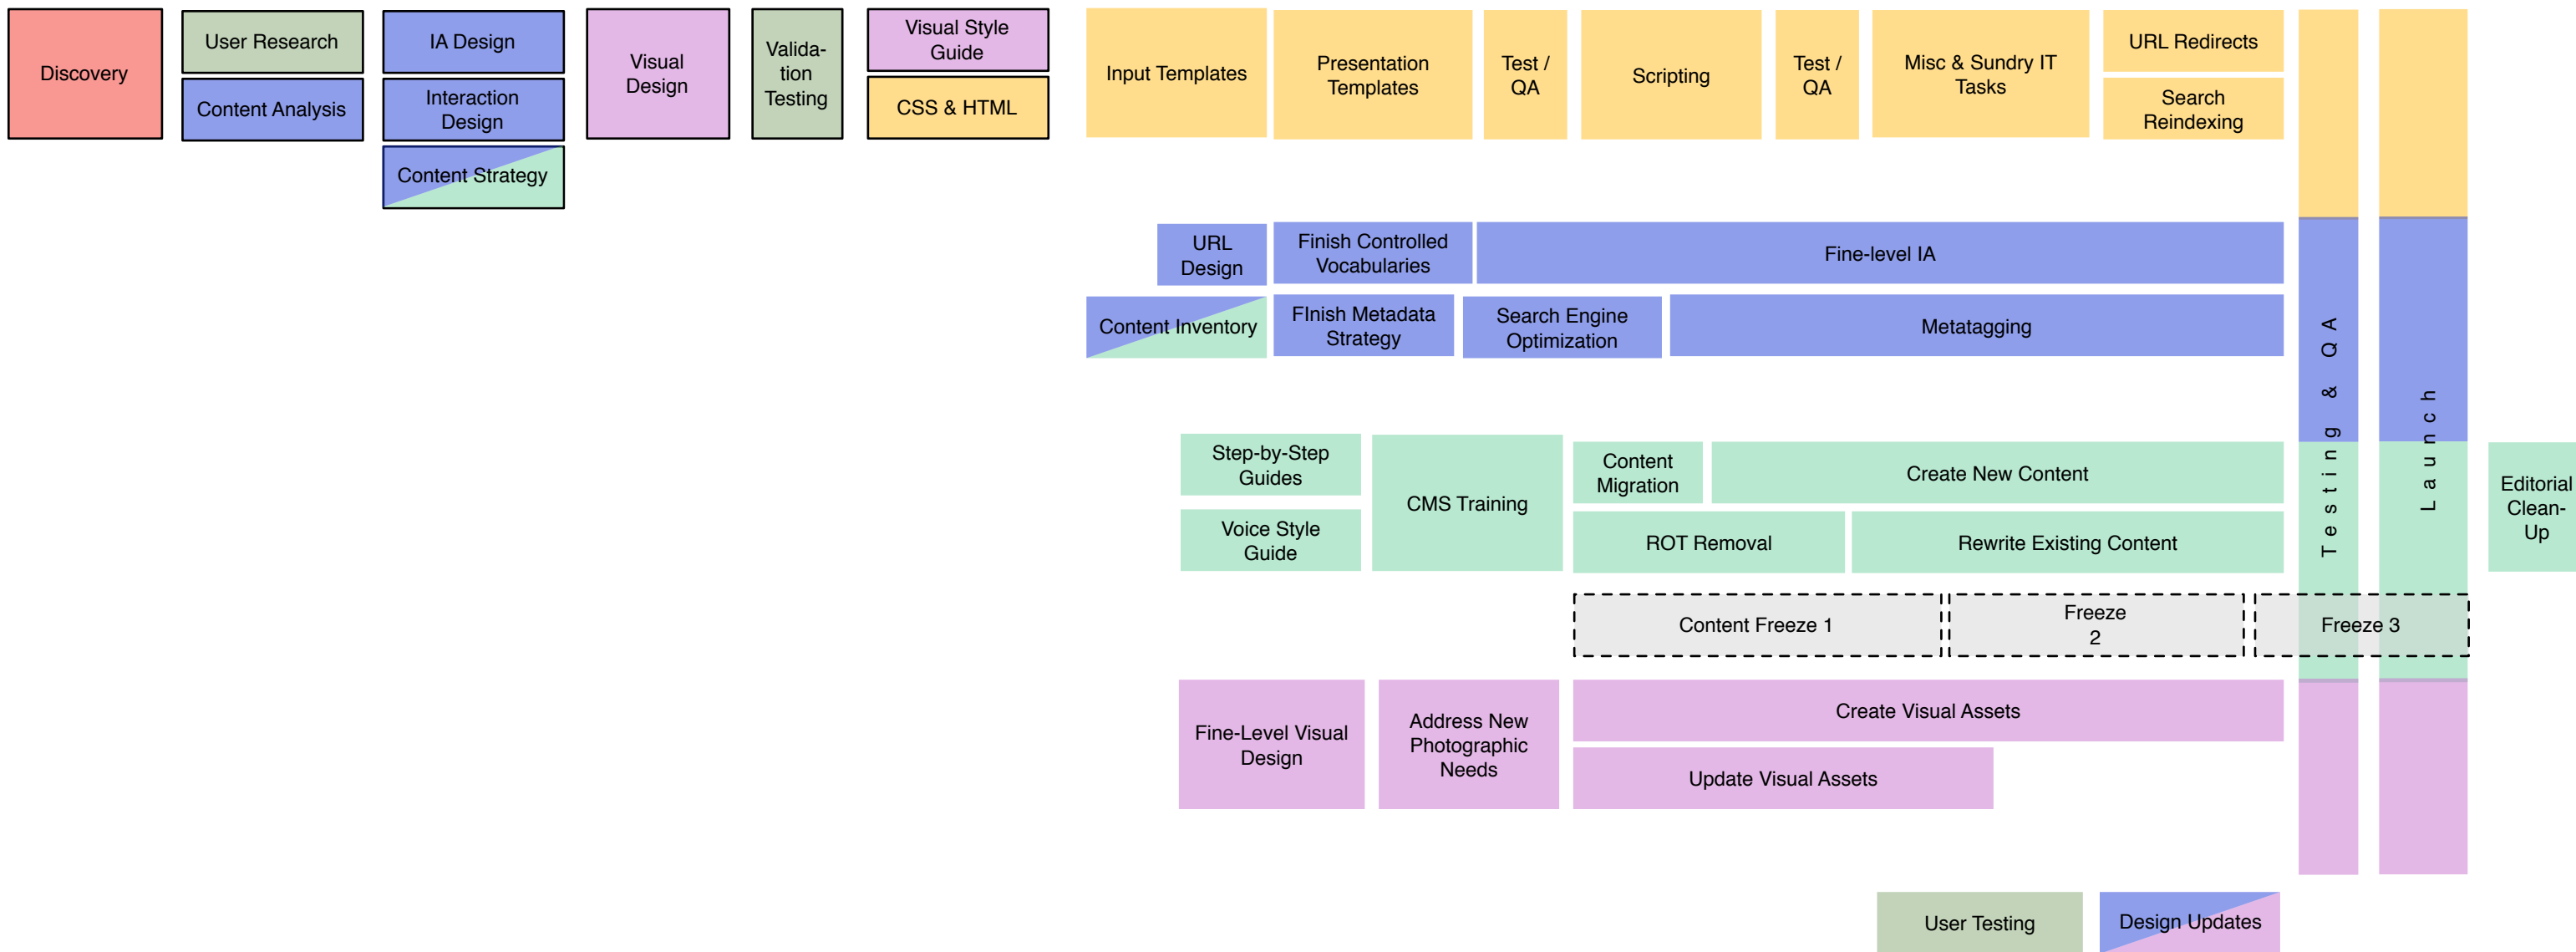

Redesign and Implementation Roadmap

Strategy and Design

Implementation

Legend

- Editorial (Green)
- Technology (Yellow)
- IA & IxD (Blue)
- Visual (Purple)
- User Research (Green)
- Strategy (Red)